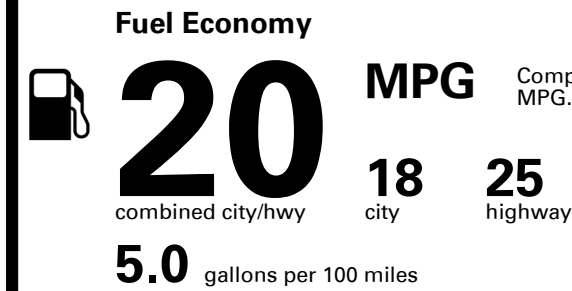

## EPA DOT Fuel Economy and Environment

Gasoline Vehicle

Compact Cars range from 14 to 119 MPG. The best vehicle rates 136 MPGe.

**You spend \$4,250**  
more in fuel costs over 5 years compared to the average new vehicle.